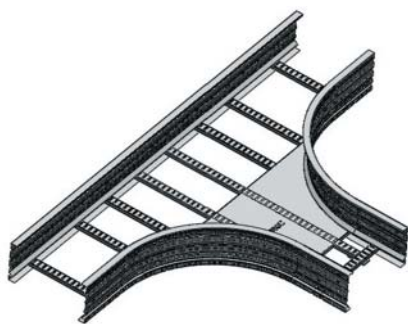

T-ответвитель лестничный

Назначение:
 • монтаж отводов трасс в горизонтальной плоскости.

Высота Н, мм	Ширина основания В, мм	Код, исп. 1	Код, исп. 2	Код, исп. 4
80	200	ULT682	ULT682HDZ	ULT682ZL
	300	ULT683	ULT683HDZ	ULT683ZL
	400	ULT684	ULT684HDZ	ULT684ZL
	500	ULT685	ULT685HDZ	ULT685ZL
	600	ULT686	ULT686HDZ	ULT686ZL
	700	ULT687	ULT687HDZ	ULT687ZL
	800	ULT688	ULT688HDZ	ULT688ZL
	900	ULT689	ULT689HDZ	ULT689ZL
	1000	ULT680	ULT680HDZ	ULT680ZL
100	200	ULT612	ULT612HDZ	ULT612ZL
	300	ULT613	ULT613HDZ	ULT613ZL
	400	ULT614	ULT614HDZ	ULT614ZL
	500	ULT615	ULT615HDZ	ULT615ZL
	600	ULT616	ULT616HDZ	ULT616ZL
	700	ULT617	ULT617HDZ	ULT617ZL
	800	ULT618	ULT618HDZ	ULT618ZL
	900	ULT619	ULT619HDZ	ULT619ZL
	1000	ULT610	ULT610HDZ	ULT610ZL
	150	200	ULT652	ULT652HDZ
300		ULT653	ULT653HDZ	ULT653ZL
400		ULT654	ULT654HDZ	ULT654ZL
500		ULT655	ULT655HDZ	ULT655ZL
600		ULT656	ULT656HDZ	ULT656ZL
700		ULT657	ULT657HDZ	ULT657ZL
800		ULT658	ULT658HDZ	ULT658ZL
900		ULT659	ULT659HDZ	ULT659ZL
1000		ULT650	ULT650HDZ	ULT650ZL
200		200	ULT622	ULT622HDZ
	300	ULT623	ULT623HDZ	ULT623ZL
	400	ULT624	ULT624HDZ	ULT624ZL
	500	ULT625	ULT625HDZ	ULT625ZL
	600	ULT626	ULT626HDZ	ULT626ZL
	700	ULT627	ULT627HDZ	ULT627ZL
	800	ULT628	ULT628HDZ	ULT628ZL
	900	ULT629	ULT629HDZ	ULT629ZL
	1000	ULT620	ULT620HDZ	ULT620ZL