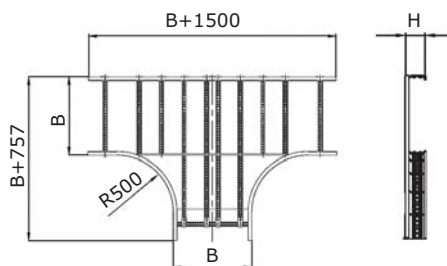

T-ответвитель лестничный

Назначение:
 • монтаж отводов трасс в горизонтальной плоскости.

Высота Н, мм	Ширина основания В, мм	Код, исп. 1	Код, исп. 2	Код, исп. 4
80	200	ULT682	ULT682HDZ	ULT682ZL
	300	ULT683	ULT683HDZ	ULT683ZL
	400	ULT684	ULT684HDZ	ULT684ZL
	500	ULT685	ULT685HDZ	ULT685ZL
	600	ULT686	ULT686HDZ	ULT686ZL
	700	ULT687	ULT687HDZ	ULT687ZL
	800	ULT688	ULT688HDZ	ULT688ZL
	900	ULT689	ULT689HDZ	ULT689ZL
	1000	ULT680	ULT680HDZ	ULT680ZL
100	200	ULT612	ULT612HDZ	ULT612ZL
	300	ULT613	ULT613HDZ	ULT613ZL
	400	ULT614	ULT614HDZ	ULT614ZL
	500	ULT615	ULT615HDZ	ULT615ZL
	600	ULT616	ULT616HDZ	ULT616ZL
	700	ULT617	ULT617HDZ	ULT617ZL
	800	ULT618	ULT618HDZ	ULT618ZL
	900	ULT619	ULT619HDZ	ULT619ZL
	1000	ULT610	ULT610HDZ	ULT610ZL
	150	200	ULT652	ULT652HDZ
300		ULT653	ULT653HDZ	ULT653ZL
400		ULT654	ULT654HDZ	ULT654ZL
500		ULT655	ULT655HDZ	ULT655ZL
600		ULT656	ULT656HDZ	ULT656ZL
700		ULT657	ULT657HDZ	ULT657ZL
800		ULT658	ULT658HDZ	ULT658ZL
900		ULT659	ULT659HDZ	ULT659ZL
1000		ULT650	ULT650HDZ	ULT650ZL
200		200	ULT622	ULT622HDZ
	300	ULT623	ULT623HDZ	ULT623ZL
	400	ULT624	ULT624HDZ	ULT624ZL
	500	ULT625	ULT625HDZ	ULT625ZL
	600	ULT626	ULT626HDZ	ULT626ZL
	700	ULT627	ULT627HDZ	ULT627ZL
	800	ULT628	ULT628HDZ	ULT628ZL
	900	ULT629	ULT629HDZ	ULT629ZL
	1000	ULT620	ULT620HDZ	ULT620ZL